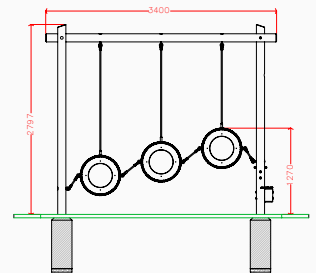

TRT099 - Tyre Pass - Intermediate

Product Features

- Laminated & tanalised redwood timber.
- Zinc plated fixings.
- Steel cored ropes.
- Brand new tyres.
- Great for encouraging upper-body strength and hand-eye coordination.

Product Information

	Under 5	5 - 7	7 - 11	11 - 16	Over 16
Intended Age Range					
Free Fall Height	1270mm				
Minimum Surfacing Area (if applicable)	25m ²				
Minimum Space Required (length x width)	6550mm x 3760mm				
Dimension of Largest Part (length x width)	3600mm x 120mm				
Mass of Heaviest Part (kg)	20.58				
Wheelchair Accessible	No				
Spare Part Availability	2-4 Weeks				
Minimum persons required for assembly	3				

Side elevation

Plan elevation