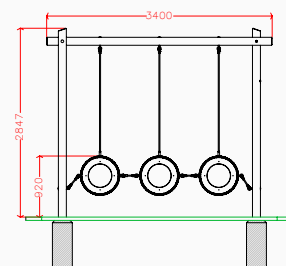

TRT067 - Tyre Pass

Product Features

- Laminated redwood timber.
- Zinc plated fixings.
- Steel cored ropes
- Brand new tyres.
- Great for developing upper-body strength and coordination.

Product Information

	Under 5	5 - 7	7 - 11	11 - 16	Over 16
Intended Age Range	●	●	●	●	●
Free Fall Height	920mm				
Minimum Surfacing Area (if applicable)	23m ²				
Minimum Space Required (length x width)	6550mm x 3387mm				
Dimension of Largest Part (length x width)	5596mm x 120mm				
Mass of Heaviest Part (kg)	20.57				
Wheelchair Accessible	No				
Spare Part Availability	2-4 Weeks				
Minimum persons required for assembly	3				

Side elevation

Plan elevation