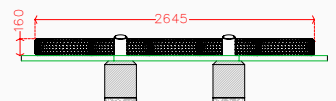

TRT066 - Tyre Trainer

Product Features

- Laminated redwood timber.
- Zinc plated fixings.
- Brand new tyres.
- Great for developing balance and coordination

Product Information

	Under 5	5 - 7	7 - 11	11 - 16	Over 16
Intended Age Range	●	●	●	●	●
Free Fall Height	n/a				
Minimum Surfacing Area (if applicable)	n/a				
Minimum Space Required (length x width)	5645mm x 4427mm				
Dimension of Largest Part (length x width)	593mm x 200mm				
Mass of Heaviest Part (kg)	4.37				
Wheelchair Accessible	No				
Spare Part Availability	2-4 Weeks				
Minimum persons required for assembly	2				

Side elevation

Plan elevation